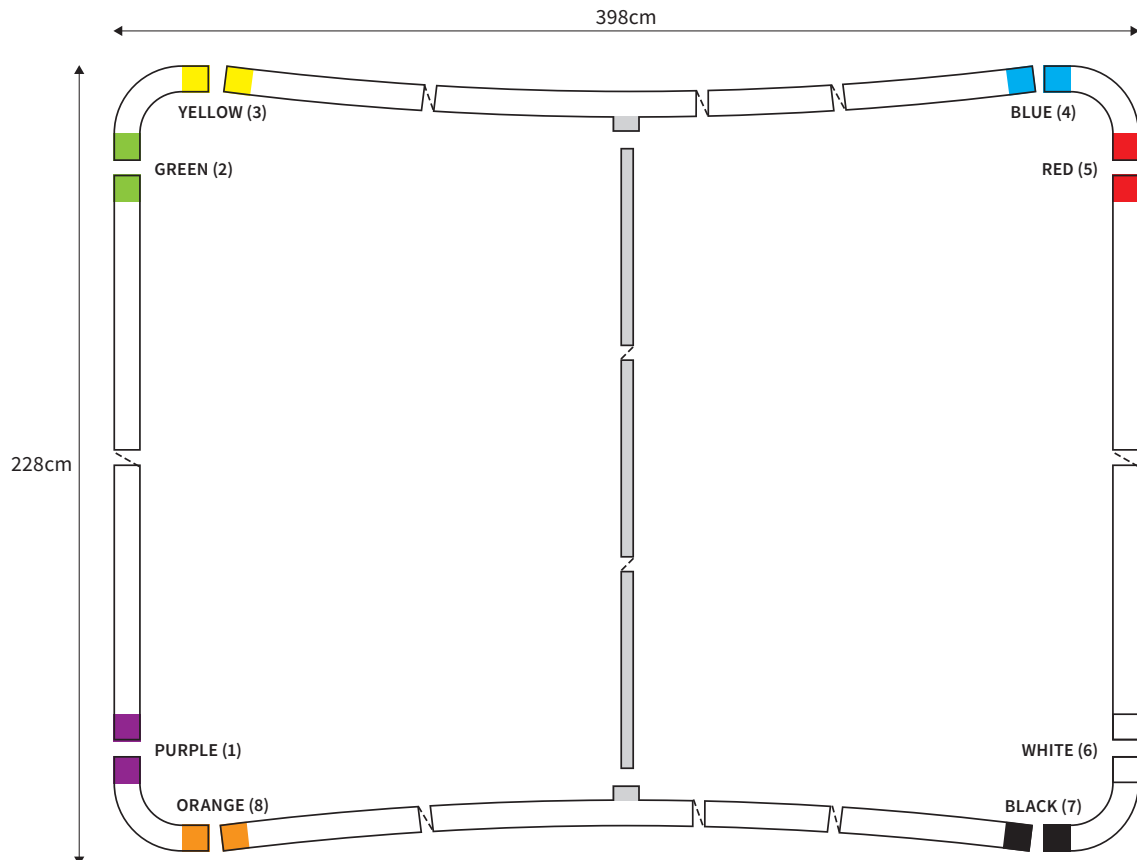

PARTS LIST					
	4x	CORNER		2x	TUBE VERTICAL (ø 34mm)
	2x	TUBE HORIZONTAL (ø 34mm)		1x	TUBE SUPPORT (ø 24mm)

PARTS LIST					
	4x	CORNER		2x	TUBE VERTICAL (ø 34mm)
	2x	TUBE HORIZONTAL (ø 34mm)		1x	TUBE SUPPORT (ø 24mm)

PARTS LIST					
	4x	CORNER		2x	TUBE VERTICAL (ø 34mm)
	2x	TUBE HORIZONTAL (ø 34mm)		2x	TUBE SUPPORT (ø 24mm)