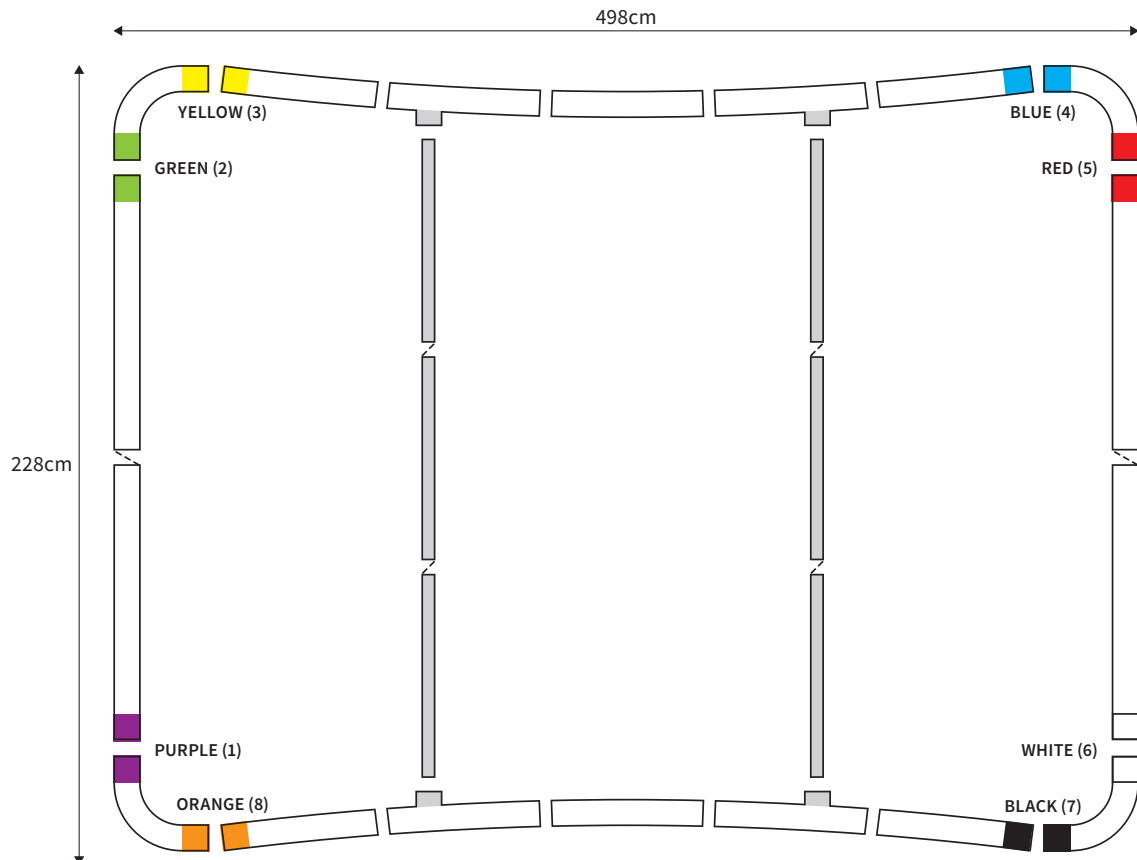

PARTS LIST					
	4x	CORNER		2x	TUBE VERTICAL (ø 34mm)
	2x	TUBE HORIZONTAL (ø 34mm)		1x	TUBE SUPPORT (ø 24mm)

PARTS LIST					
	4x	CORNER		2x	TUBE VERTICAL (ø 34mm)
	2x	TUBE HORIZONTAL (ø 34mm)		1x	TUBE SUPPORT (ø 24mm)

PARTS LIST					
	4x	CORNER		2x	TUBE VERTICAL (ø 34mm)
	2x	TUBE HORIZONTAL (ø 34mm)		2x	TUBE SUPPORT (ø 24mm)